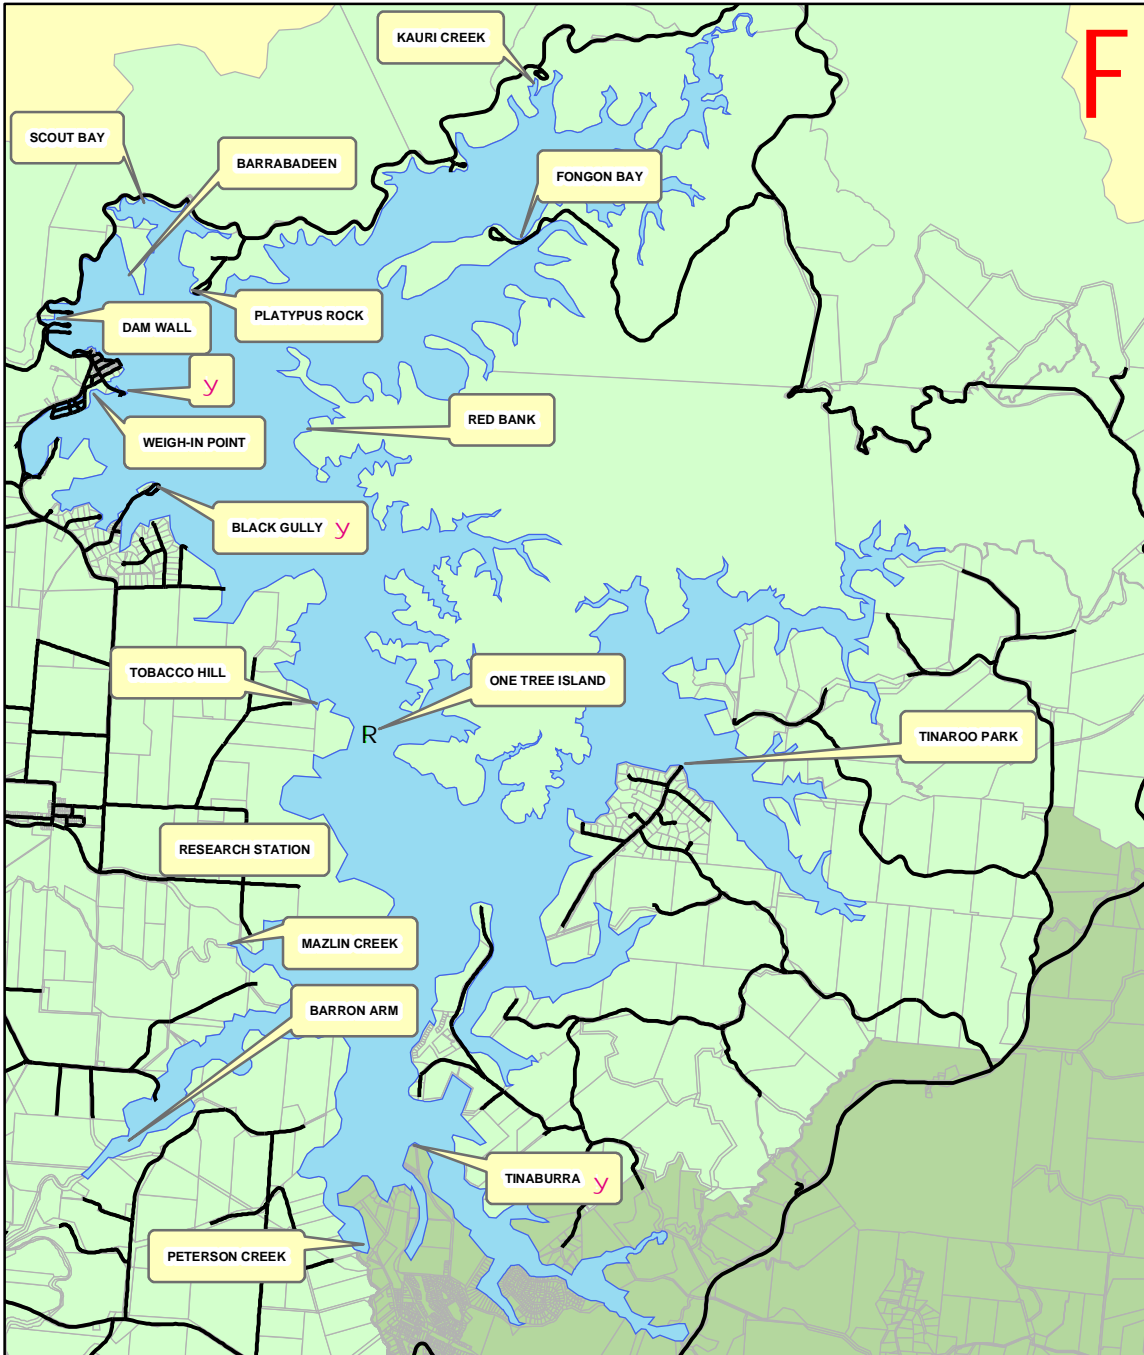

Hot Fishing spots of Lake Tinaroo

Legend

- █ Lake Tinaroo
- █ Atherton Shire
- █ Eacham Shire
- Roads
- y Boat Ramp

0 950 1,900 3,800 Meters

This map was produced by **@GIS**

An initiative of Atherton, Eacham & Herberton Shire Councils
Supported by the Australian Government's Sustainable Regions Program