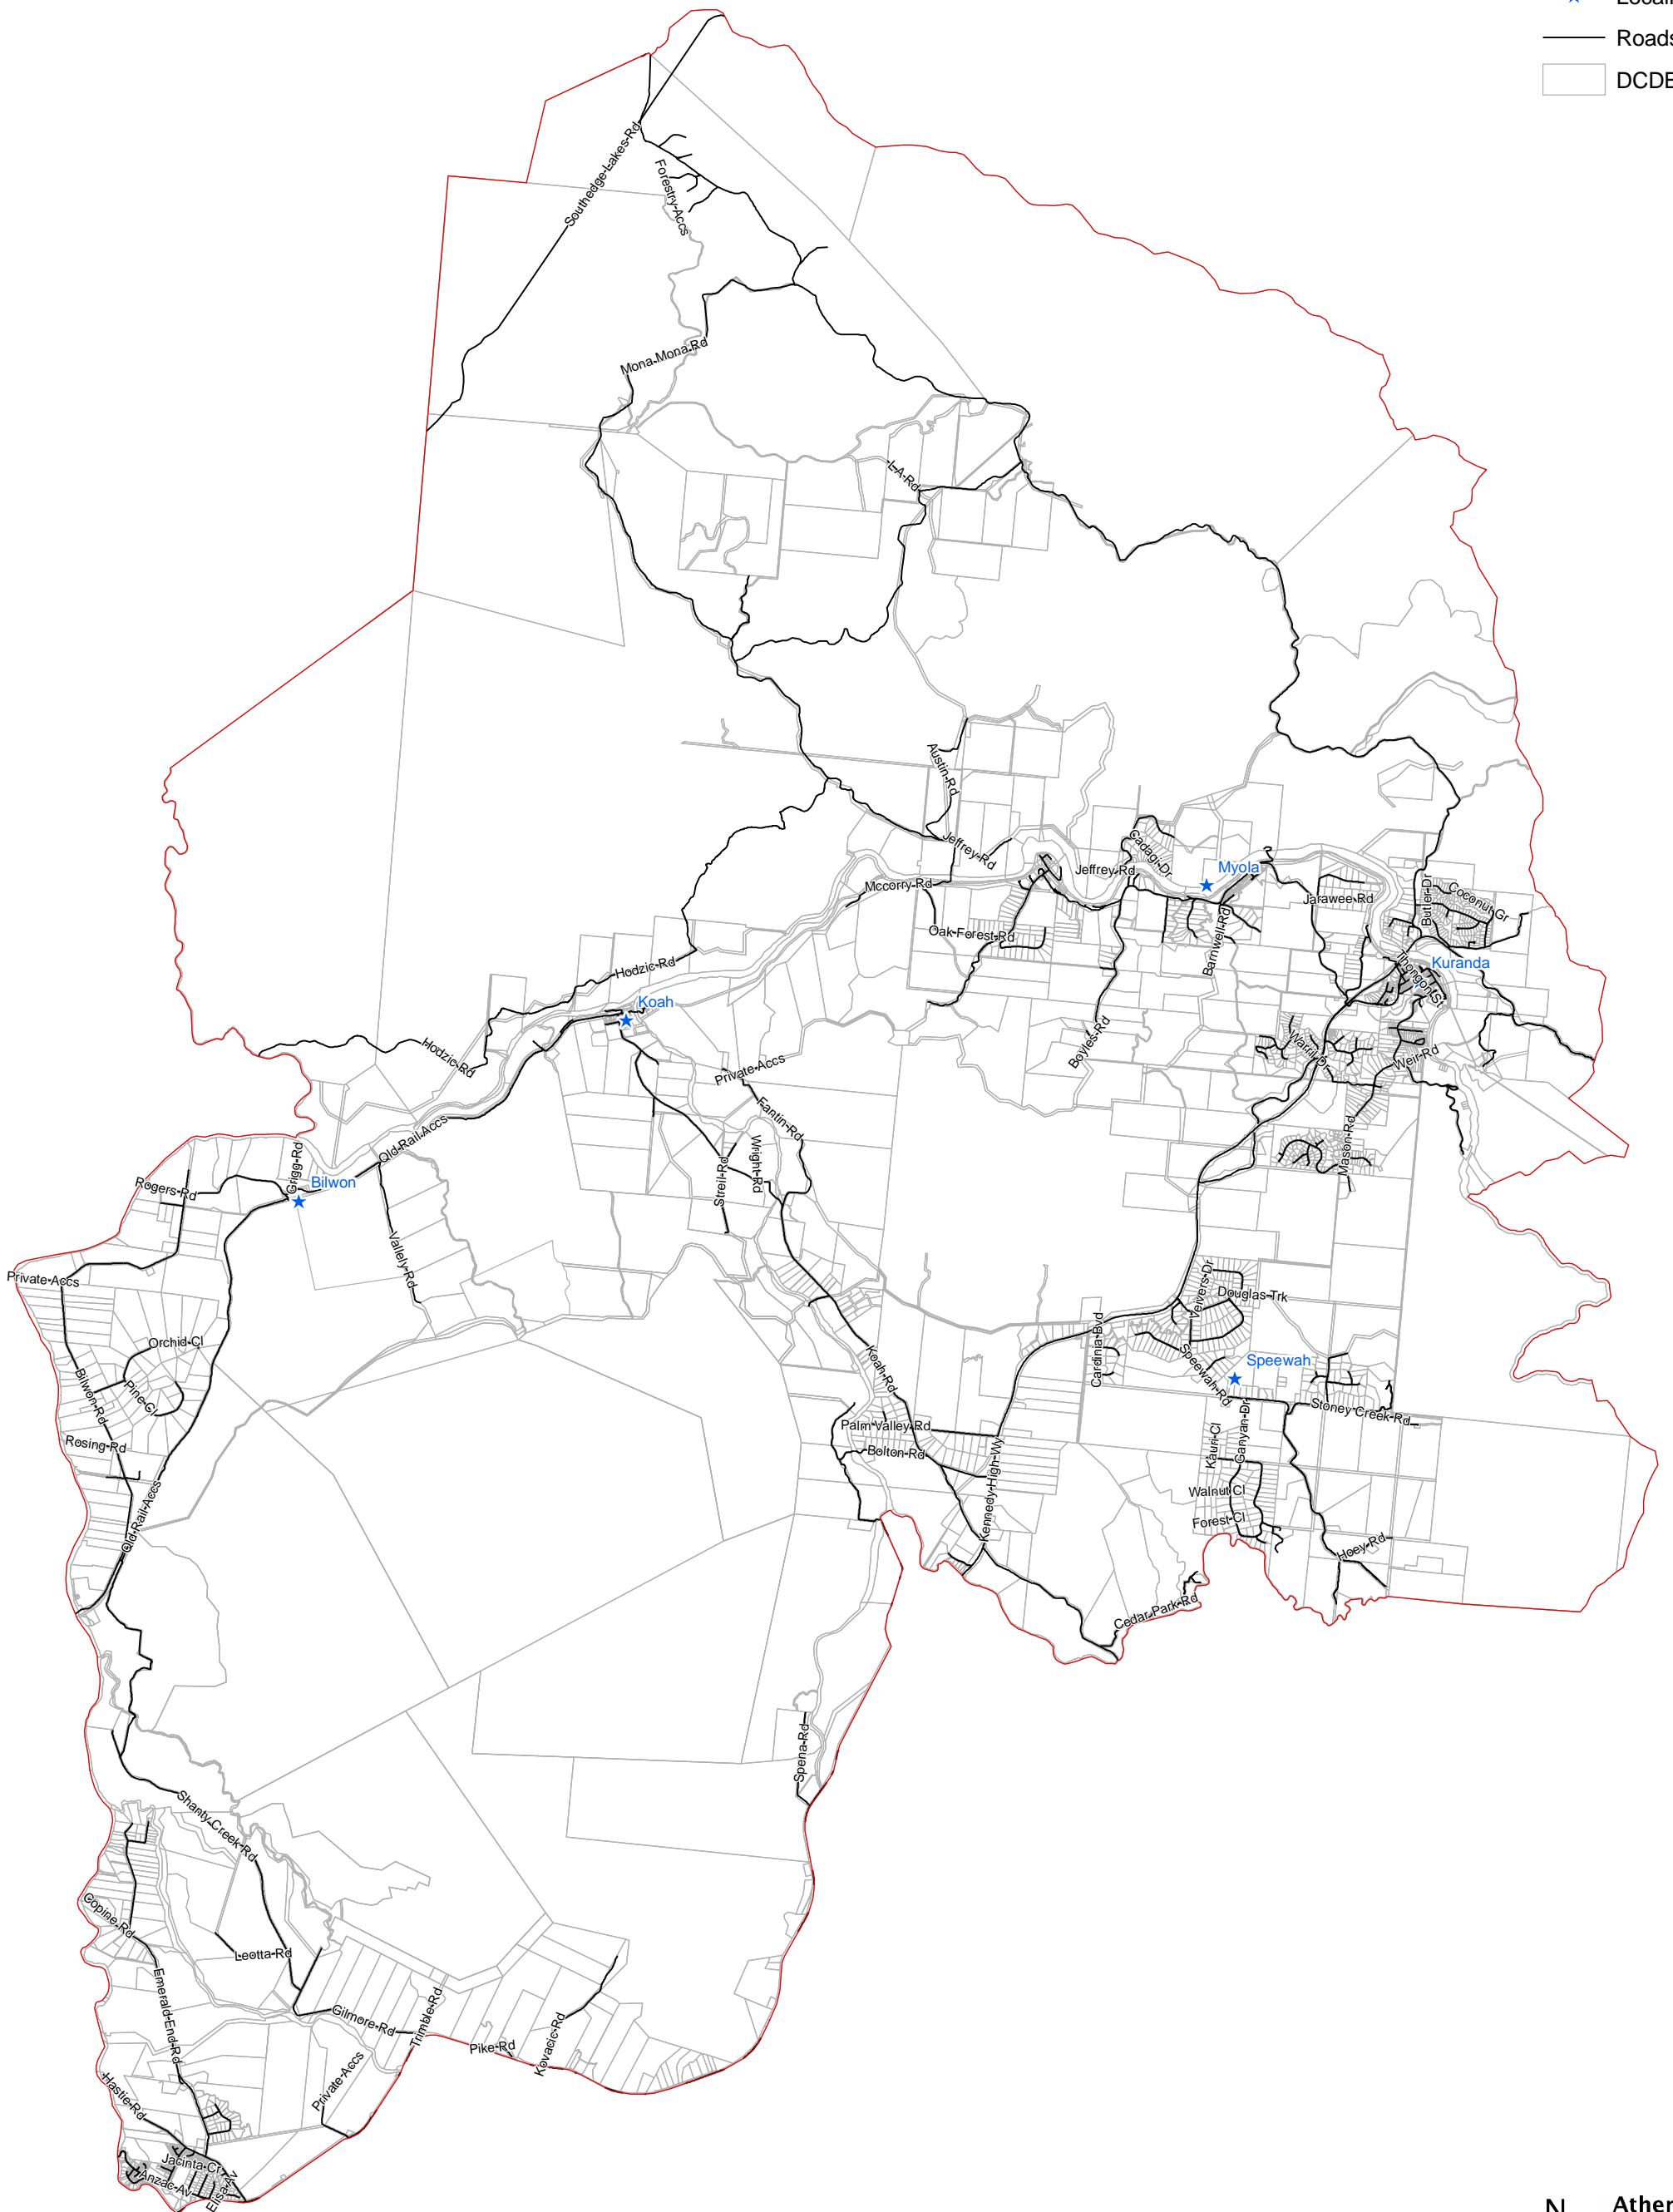

Tablelands Regional Council Divisional Boundaries - Division 8

- Boundary
- ★ Localities
- Roads
- DCDB

N

Atherton Tablelands

G.I.S.
 January 2008

Road Centreline data provided by Mareeba Shire Council. Mareeba Shire Council Road Centreline data captured with DGPS - accuracy +/- 2m. © Mareeba Shire Council 2008
 Mareeba Shire Council give no warranty in relation to the data including accuracy, reliability, completeness, or suitability) and accept no liability (including without limitation, liability in negligence) for any loss, damage or costs (including consequential damage) relating to any use of the data.